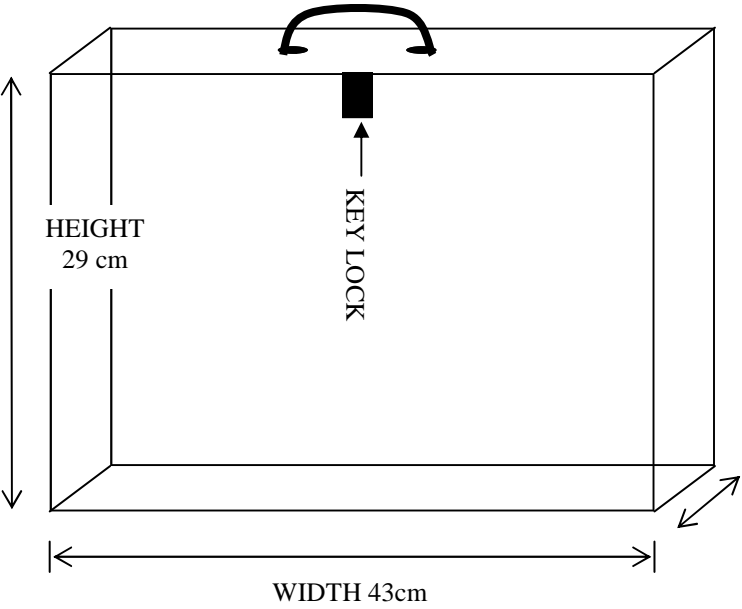

2W Specifications

INSIDE VIEW

REAR VIEW SHOWING MOUNTING HOLES

FRONT VIEW

DEPTH
14.5 cm