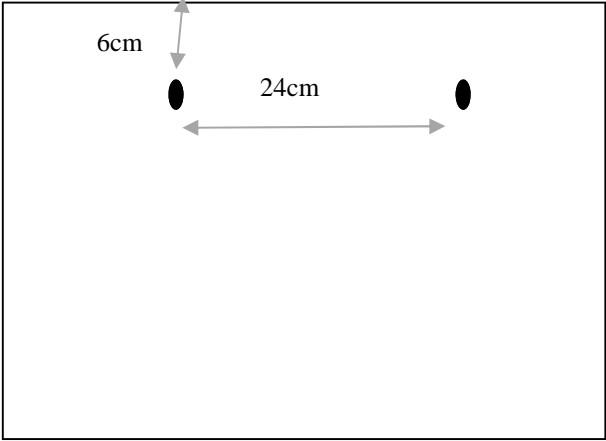

2W Specifications

INSIDE VIEW

REAR VIEW SHOWING MOUNTING HOLES

FRONT VIEW

DEPTH
14.5 cm